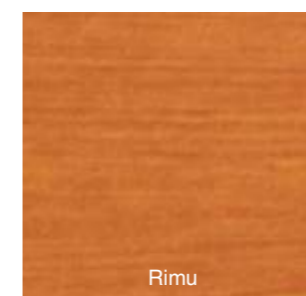

The right choice

All of our pre-painted steel is made in New Zealand for New Zealand conditions. Garador garage doors are made from COLORSTEEL®. With over 30 years of experience, COLORSTEEL® is made with custom paint formulations to provide excellent colour performance and scratch resistance.

Looking for something else?

We have teamed up with Dulux to offer over 200 optional powder coated colours. Powder coating is a process where our garage doors are covered with a polyester or epoxy powder, which is then heated to fuse into a protective layer. You get an excellent finish and the choice of just about any colour you want.

Disclaimer

The colours in this gallery are intended as a guide only and are not available in all door styles. Refer to the applicable style brochure for a colour matrix. If colour selection is critical please request a steel colour sample from your local Garador dealer. Please make contact with your Garador dealer for advice and samples. Garador reserves the right to change/delete colours without notice.

NatureSteel is an imported product.

* Available for Roller Door styles only.

Colour sample

Your Garador dealer is happy to lend you actual metal colour swatches to take home and choose from.

NatureSteel

The NatureSteel garage door option has all the natural beauty and warmth of timber with the long lasting benefits of steel. Available in a choice of two colours – Rimu and Oak – this low maintenance door gives you timber aesthetics that will stay looking good year after year.

Rimu

† Normally acceptable imperfections that are inherent with flatter door styles may be visually enhanced by darker door colours such as those marked.