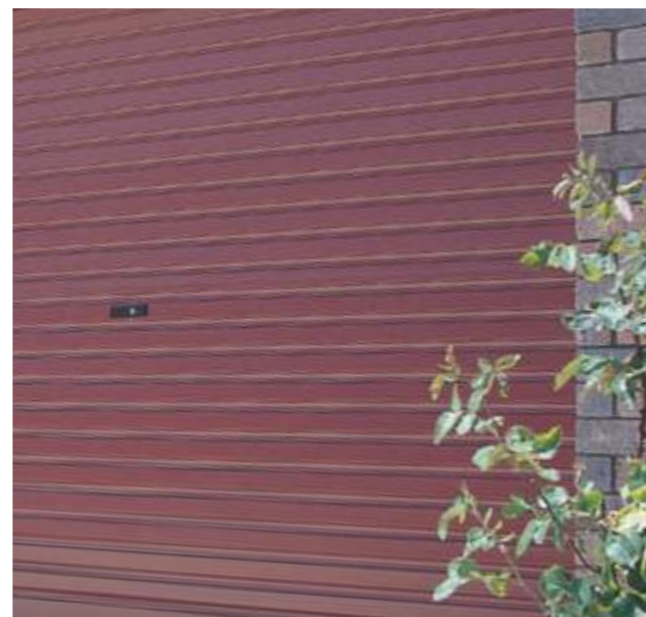

Zincalume®

Jasper