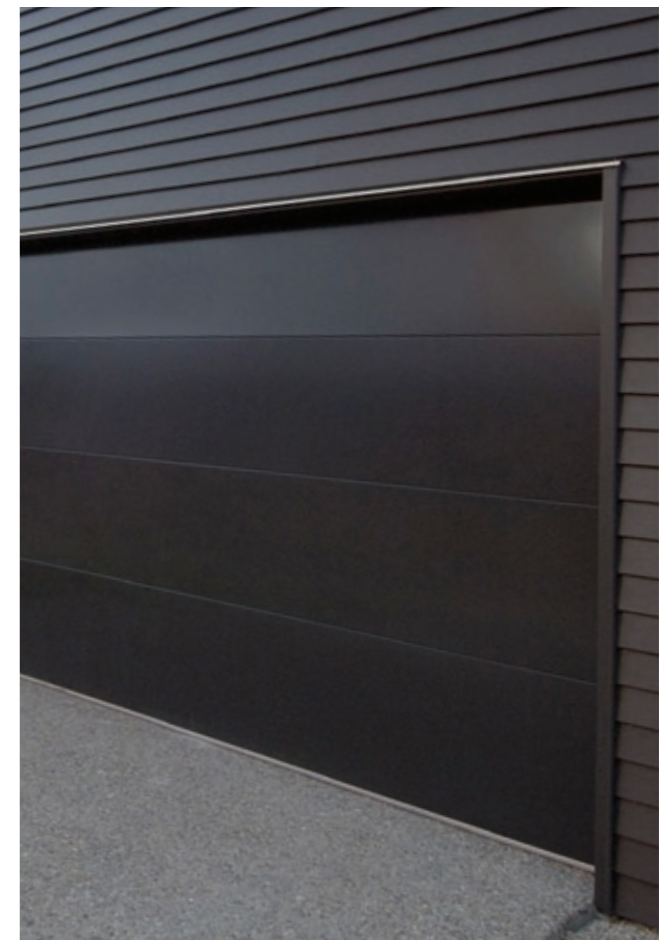

*Normally acceptable imperfections that are inherent with flatter door styles may be visually enhanced by darker door colours such as those marked.

Colour sample

Your Garador dealer is happy to lend you actual metal colour swatches to take home and choose from.